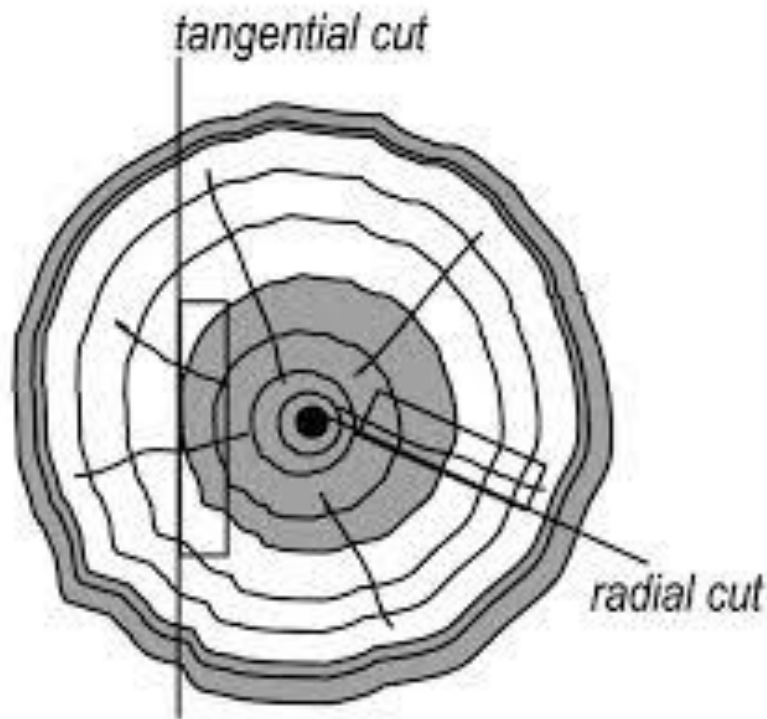

CROSS SECTION OF A TREE TRUNK AND STUMP

The tree trunk showing growth rings

© 2006 Merriam-Webster, Inc.

LOG AND TIMBER

TIMBER DEFECTS

Download from
Dreamstime.com

This watermarked comp image is for previewing purposes only.

ID 33666129

C Dule964 | Dreamstime.com

KNOTS

SECTION CUTS

www.shutterstock.com · 88984558

Rift Sawn

Quarter Sawn

Flat Sawn

LAMINATED TIMBER