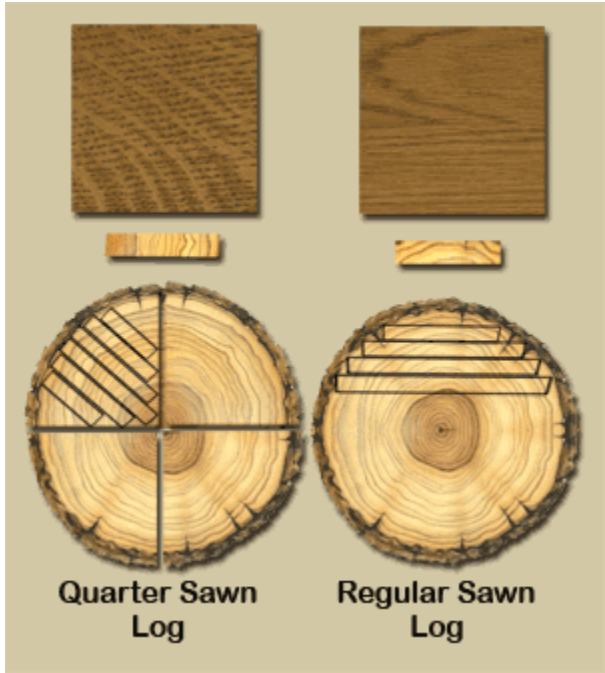

CROSS SECTION OF A TREE TRUNK AND STUMP

The tree trunk showing growth rings

© 2006 Merriam-Webster, Inc.

LOG AND TIMBER

TIMBER DEFECTS

Download from
Dreamstime.com

This watermarked comp image is for previewing purposes only.

ID 33666129

C Dule964 | Dreamstime.com

KNOTS

SECTION CUTS

www.shutterstock.com · 88984558

Rift Sawn

Quarter Sawn

Flat Sawn

LAMINATED TIMBER