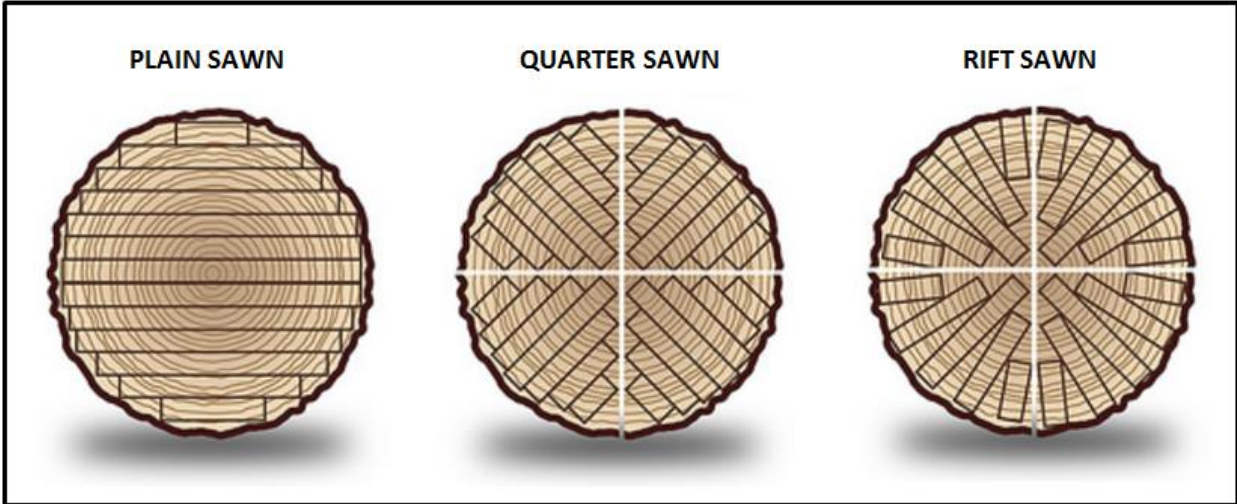

CROSS SECTION OF A TREE TRUNK AND STUMP

The tree trunk showing growth rings

© 2006 Merriam-Webster, Inc.

LOG AND TIMBER

TIMBER DEFECTS

Download from
Dreamstime.com

This watermarked comp image is for previewing purposes only.

ID 33666129

C Dule964 | Dreamstime.com

KNOTS

SECTION CUTS

www.shutterstock.com · 88984558

Rift Sawn

Quarter Sawn

Flat Sawn

LAMINATED TIMBER