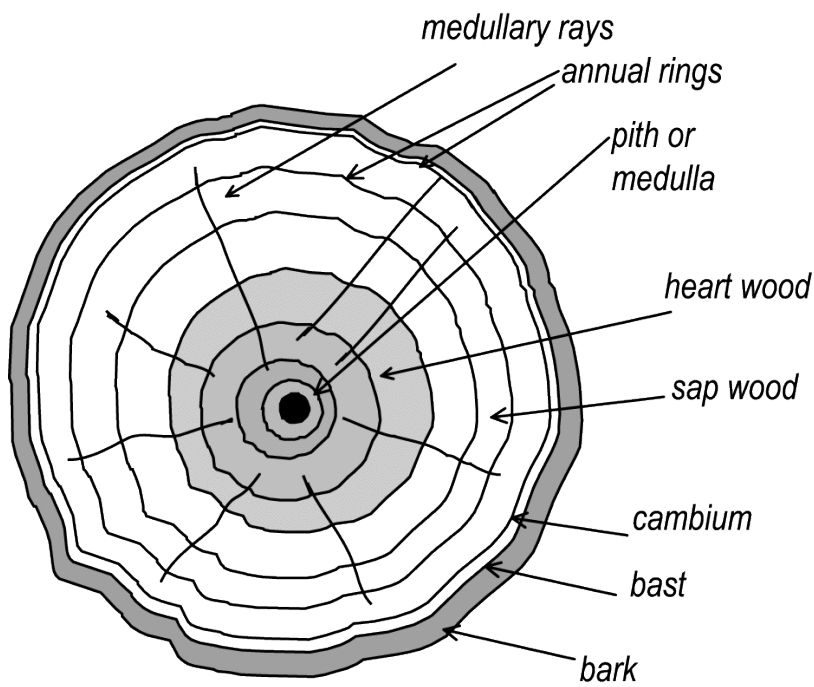

CROSS SECTION OF A TREE TRUNK AND STUMP

The tree trunk showing growth rings

© 2006 Merriam-Webster, Inc.

LOG AND TIMBER

TIMBER DEFECTS

Download from
Dreamstime.com

This watermarked comp image is for previewing purposes only.

ID 33666129

C Dule964 | Dreamstime.com

KNOTS

SECTION CUTS

www.shutterstock.com · 88984558

Rift Sawn

Quarter Sawn

Flat Sawn

LAMINATED TIMBER