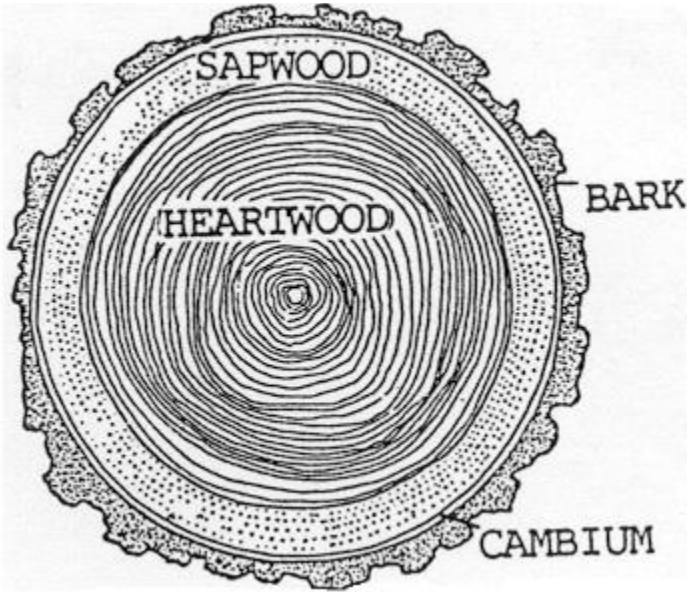

CROSS SECTION OF A TREE TRUNK AND STUMP

The tree trunk showing growth rings

© 2006 Merriam-Webster, Inc.

LOG AND TIMBER

TIMBER DEFECTS

Download from
Dreamstime.com

This watermarked comp image is for previewing purposes only.

ID 33666129

C Dule964 | Dreamstime.com

KNOTS

SECTION CUTS

www.shutterstock.com · 88984558

Rift Sawn

Quarter Sawn

Flat Sawn

LAMINATED TIMBER