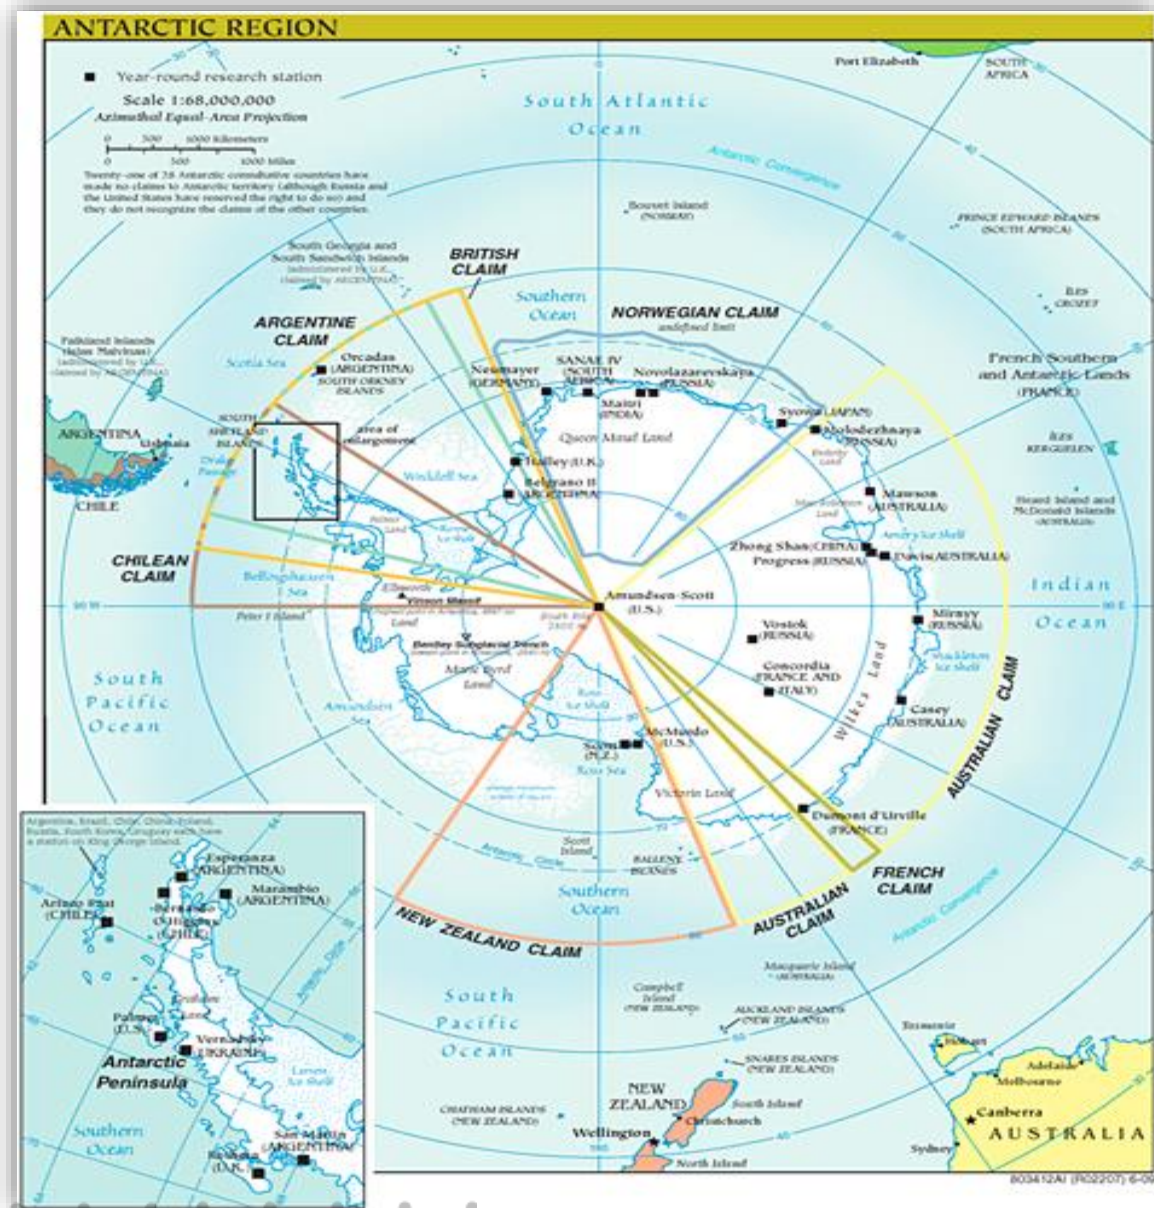

A world map is visible in the background, rendered in a dark, muted color palette. The continents are outlined and filled with various shades of blue, green, and brown, though the colors are quite dark and blend into the overall greyish background.

World
Map
Studies

Australia
Bermuda
July 1, 2019

Independent state
Dependency or area of special sovereignty
Island / island group
National capital
Ocean capital

Scale 1:100,000,000
Projection: Robinson

World Map

World Oceans

AFRICA

ANTARTIC REGION

ARCTIC REGION

ASIA

CENTRAL AMERICA

EUROPE

MIDDLE EAST

OCTANIA

SOUTH AMERICA

SOUTHES ASIA