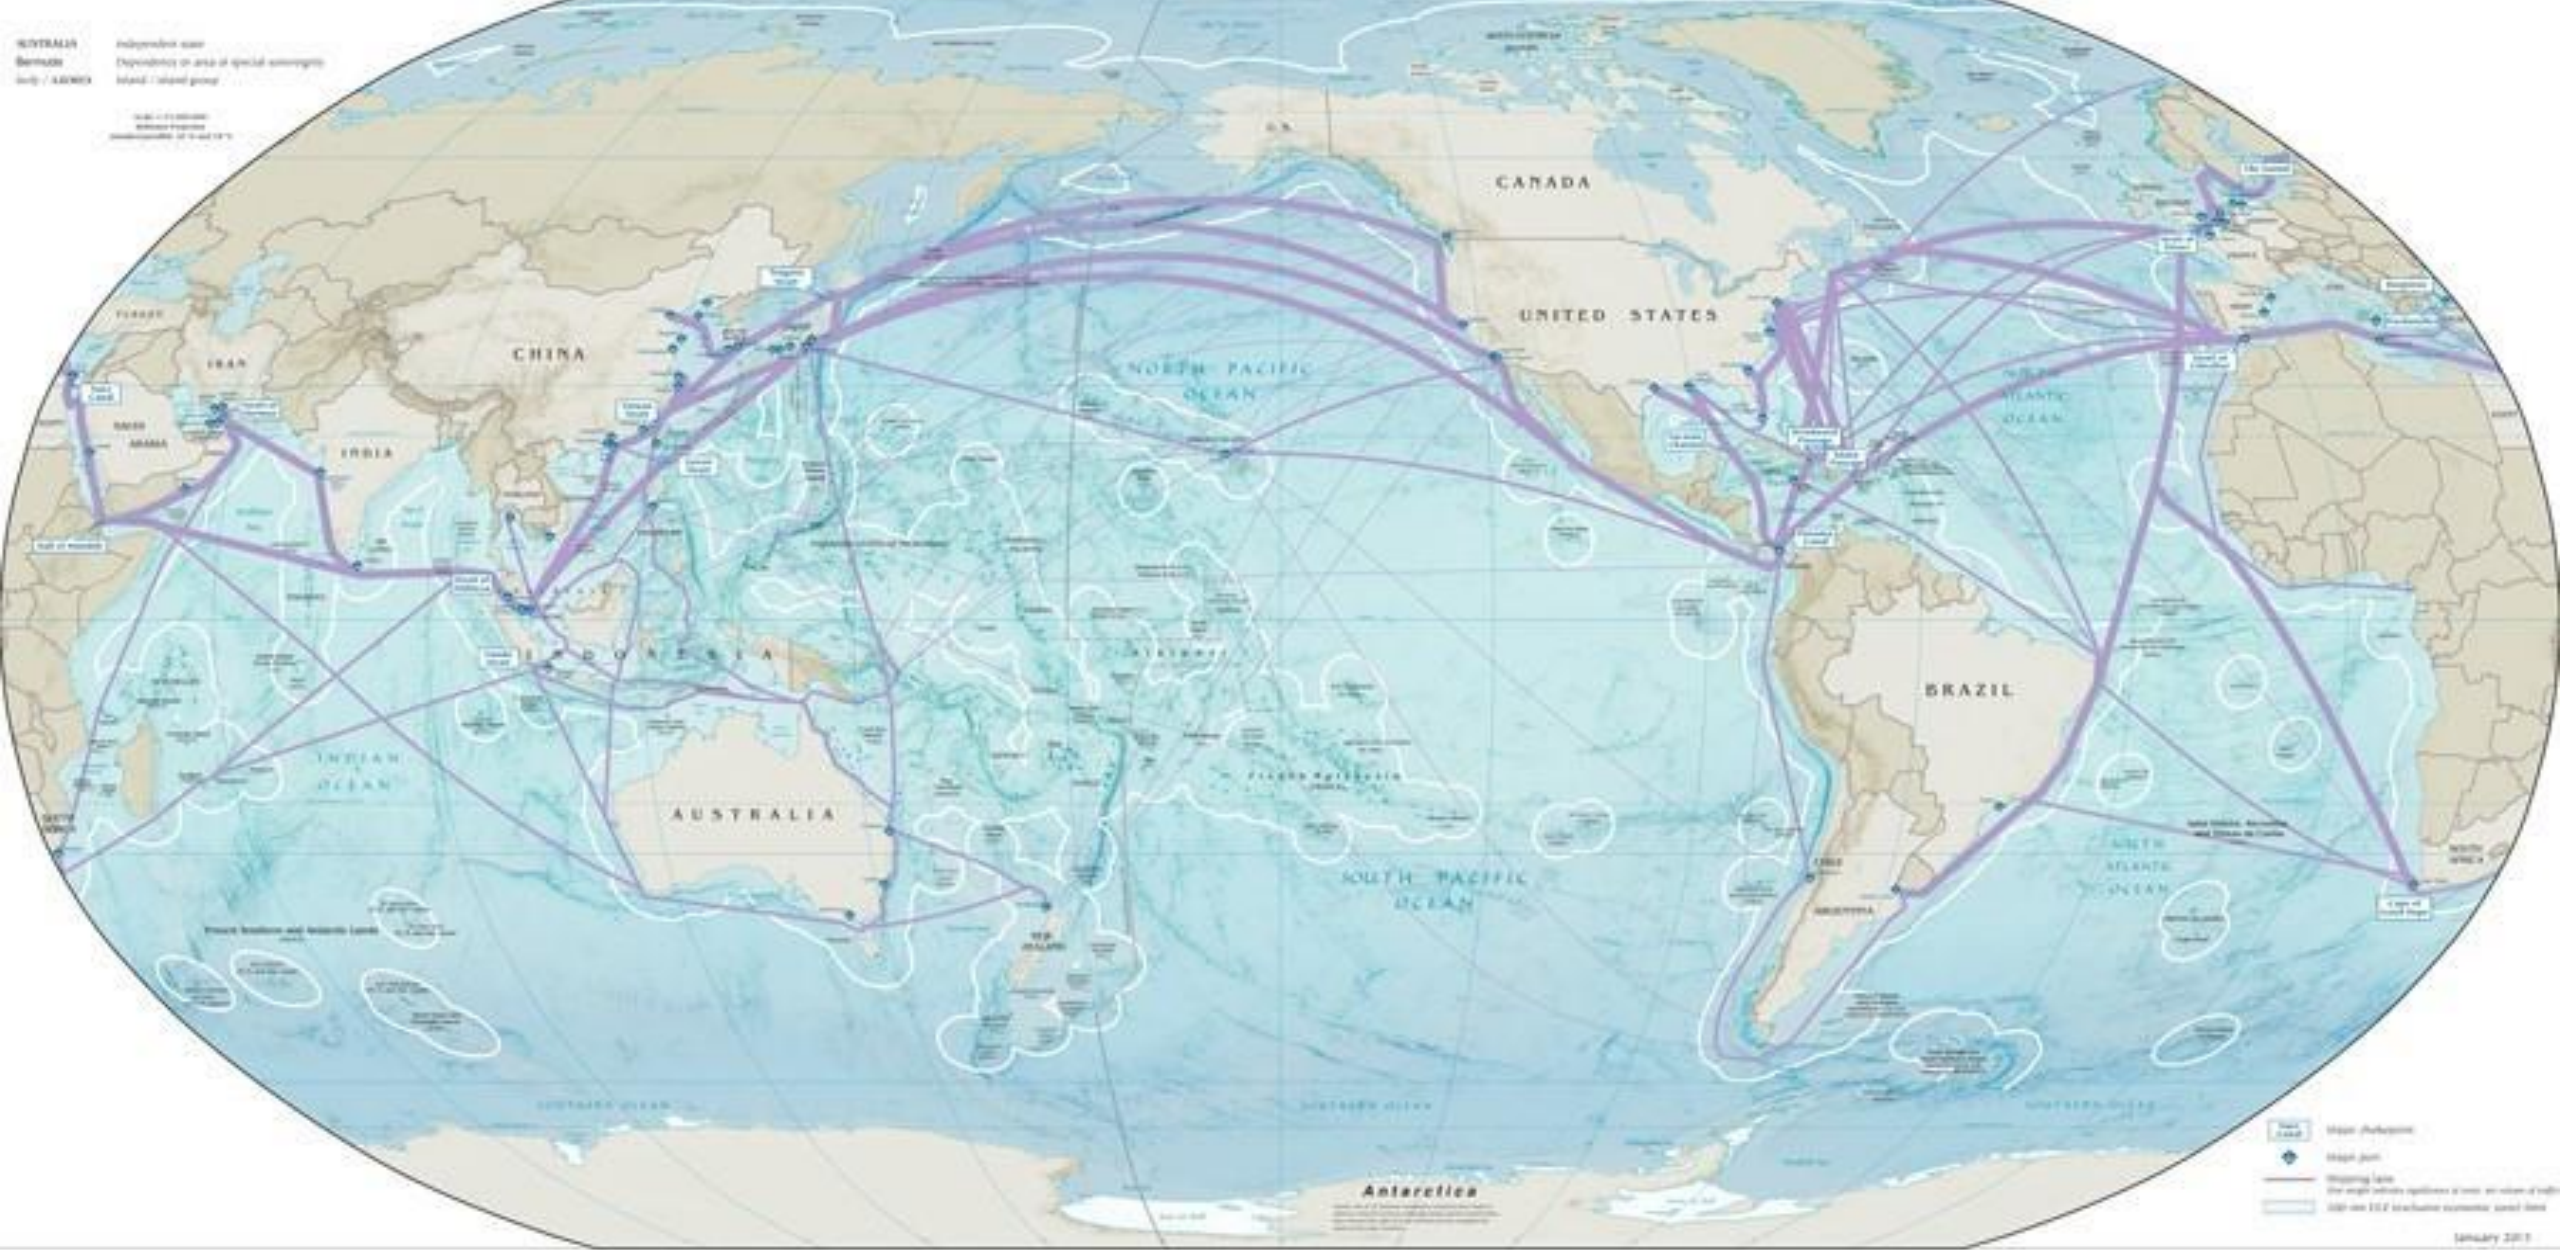

A world map is visible in the background, rendered in a dark, muted color palette. The continents are outlined and filled with various shades of blue, green, and brown, though the colors are quite dark and blend into the overall greyish background.

World
Map
Studies

Australia
Bermuda
July 1, 2019

Independent state
Dependency or area of special sovereignty
Island / island group
National capital
Ocean capital

Scale 1:100,000,000
Projection: Robinson

World Map

World Oceans

AFRICA

ANTARTIC REGION

ARCTIC REGION

ASIA

CENTRAL AMERICA

EUROPE

MIDDLE EAST

OCTANIA

SOUTH AMERICA

SOUTHES ASIA