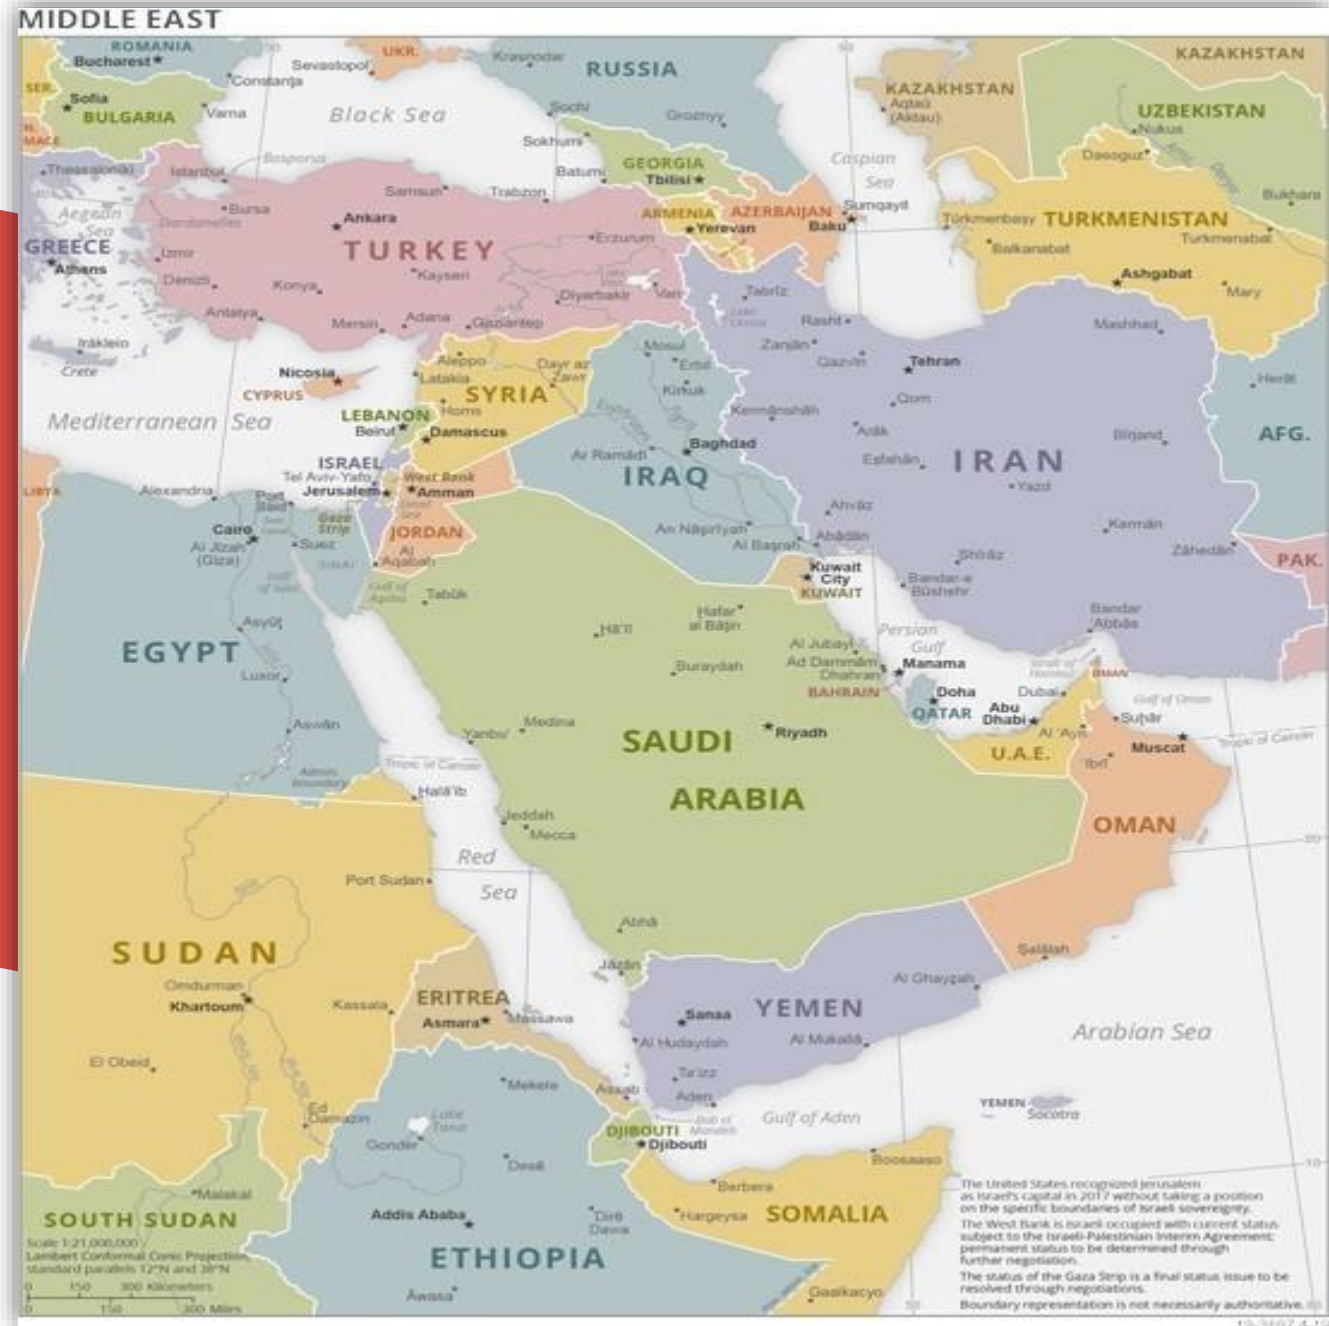

A world map is visible in the background, rendered in a dark, muted color palette. The continents are outlined and filled with various shades of blue, green, and brown, though the colors are quite dark and blend into the overall greyish background.

World
Map
Studies

Australia
Bermuda
July 1, 2019

Independent state
Dependency or area of special sovereignty
Island / island group
National capital
Ocean capital

Scale 1:100,000,000
Projection: Robinson

World Map

World Oceans

AFRICA

ANTARTIC REGION

ARCTIC REGION

ASIA

CENTRAL AMERICA

EUROPE

MIDDLE EAST

OCTANIA

SOUTH AMERICA

SOUTHES ASIA