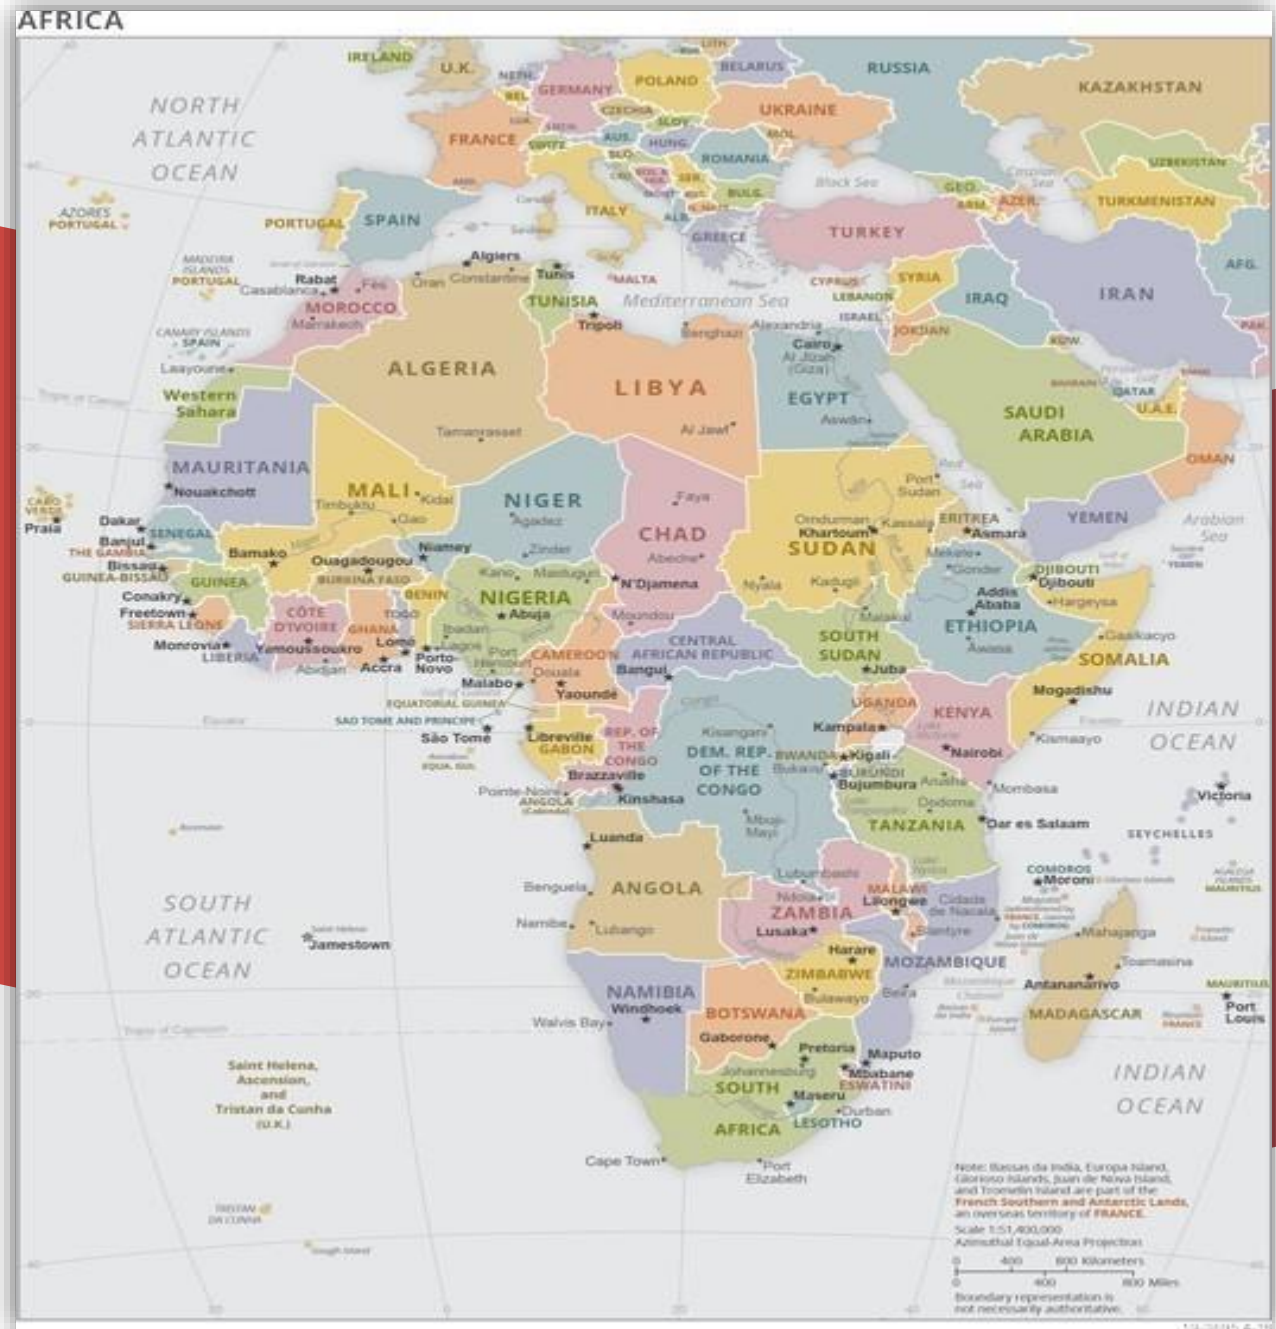

A world map is visible in the background, rendered in a dark, muted color palette. The continents are outlined and filled with various shades of blue, green, and brown, though the colors are quite dark and blend into the overall greyish background.

World
Map
Studies

Australia
Bermuda
July 1, 2019

Independent state
Dependency or area of special sovereignty
Island / island group
National capital
Ocean capital

Scale 1:100,000,000
Projection: Robinson

World Map

World Oceans

AFRICA

ANTARTIC REGION

ARCTIC REGION

ASIA

CENTRAL AMERICA

EUROPE

MIDDLE EAST

OCTANIA

SOUTH AMERICA

SOUTHES ASIA